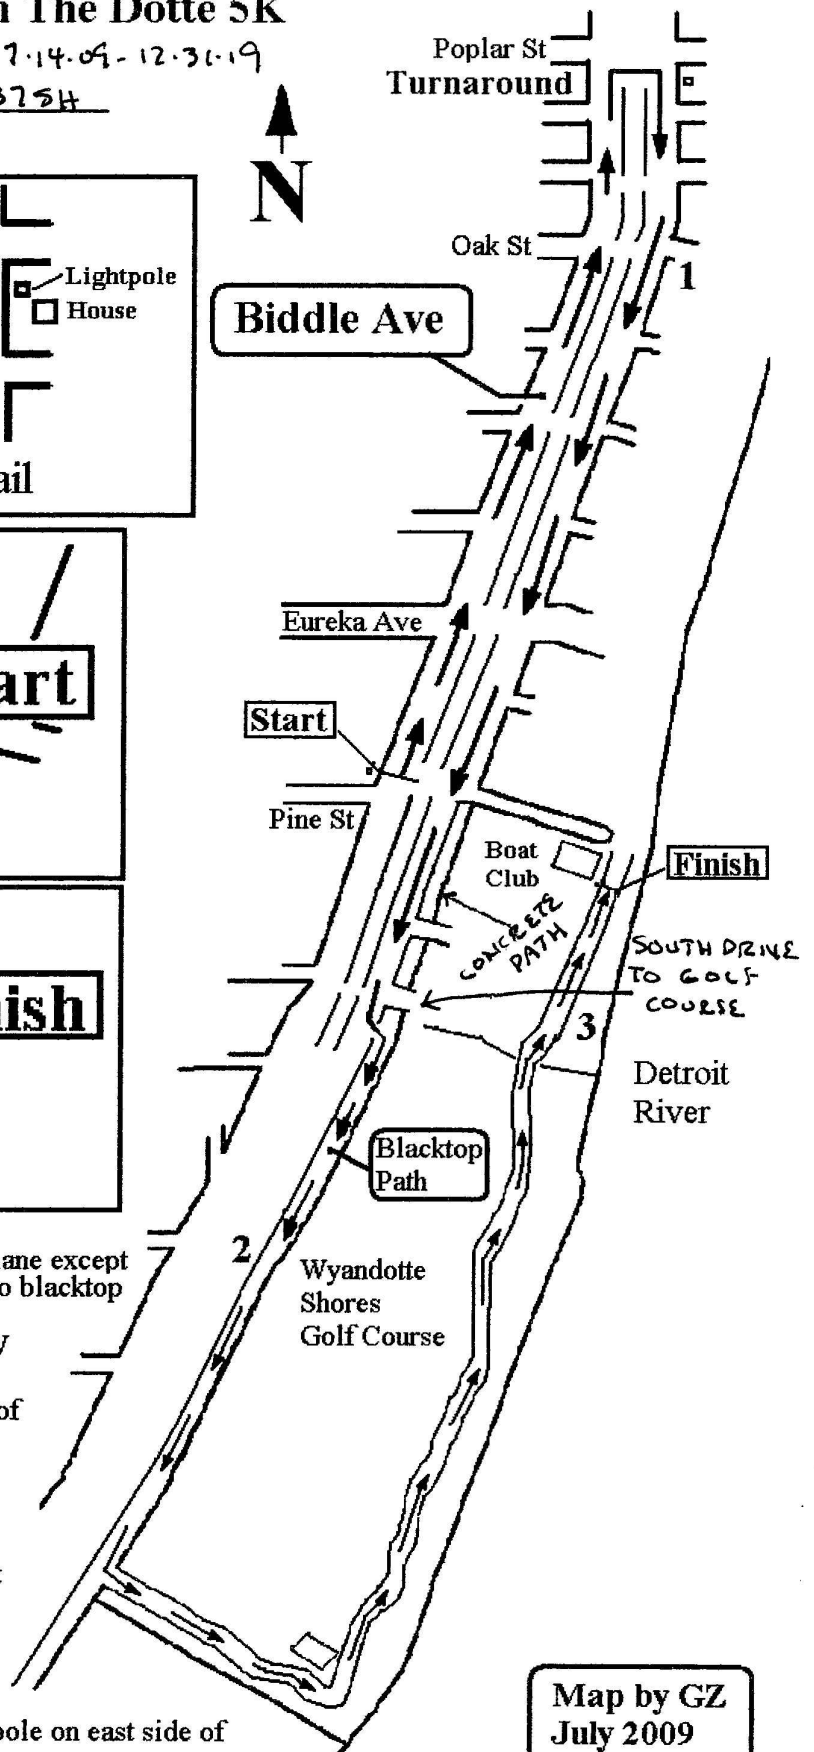

Blitzen The Dotte 5K

Effective Date: 7.14.09 - 12.31.19

MI090375H

Notes

1. Runners must keep left of center turn lane except to crossover at turnaround and move to blacktop path when along the Golf Course.
2. Start Line is at Large Lightpole at NW corner of Biddle and Pine St.
3. Turnaround is at Lightpole just north of 2533 Biddle on east side of Biddle.
4. Finish Line is at the American Legion flagpole adjacent to path across from south side of Wyandotte Boat Club.
5. Mile Mark 1 is at SE corner of Oak at Biddle Ave.
6. Mile Mark 2 is on path along Golf Course across from entry door at 4120 Biddle.
7. Mile Mark 3 is across from 2nd lightpole on east side of path north of Golf Course "gate".

Map by GZ
July 2009