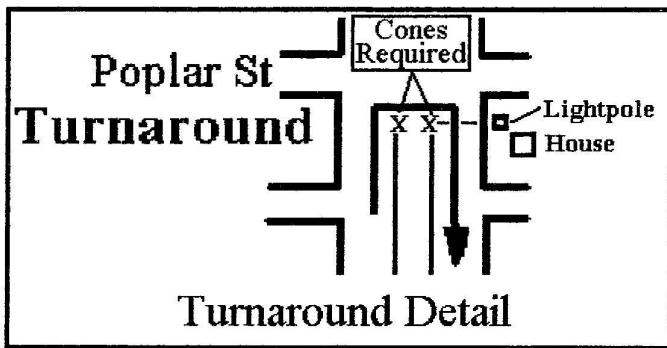

Blitzen The Dotte 5K

Effective Date: 7.14.09 - 12.31.19

MI090375H

Notes

1. Runners must keep left of center turn lane except to crossover at turnaround and move to blacktop path when along the Golf Course.
2. Start Line is at Large Lightpole at NW corner of Biddle and Pine St.
3. Turnaround is at Lightpole just north of 2533 Biddle on east side of Biddle.
4. Finish Line is at the American Legion flagpole adjacent to path across from south side of Wyandotte Boat Club.
5. Mile Mark 1 is at SE corner of Oak at Biddle Ave.
6. Mile Mark 2 is on path along Golf Course across from entry door at 4120 Biddle.
7. Mile Mark 3 is across from 2nd lightpole on east side of path north of Golf Course "gate".