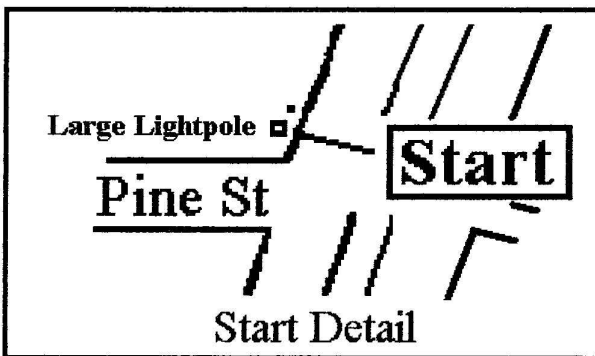

Blitzen The Dotte 5K

Effective Date: 7.14.09 - 12.31.19

MI090375H

Notes

1. Runners must keep left of center turn lane except to crossover at turnaround and move to blacktop path when along the Golf Course.
2. Start Line is at Large Lightpole at NW corner of Biddle and Pine St.
3. Turnaround is at Lightpole just north of 2533 Biddle on east side of Biddle.
4. Finish Line is at the American Legion flagpole adjacent to path across from south side of Wyandotte Boat Club.
5. Mile Mark 1 is at SE corner of Oak at Biddle Ave.
6. Mile Mark 2 is on path along Golf Course across from entry door at 4120 Biddle.
7. Mile Mark 3 is across from 2nd lightpole on east side of path north of Golf Course "gate".